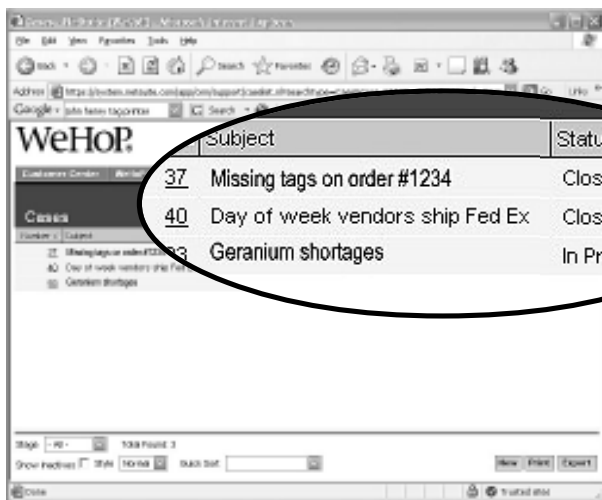

View Status on Customer Service Issues: missing tags, shipping claims, credit requests, etc...

Subject	Status
37 Missing tags on order #1234	Closed
40 Day of week vendors ship Fed Ex	Closed
Geranium shortages	In Progress

Sign up to receive your order acknowledgements via email. A much more timely method of viewing your acknowledgments and revisions.

Email us at online@wehop.com to get started.

HOW DO I SIGN IN?

See reverse for directions

WeHoP® 800-669-6480